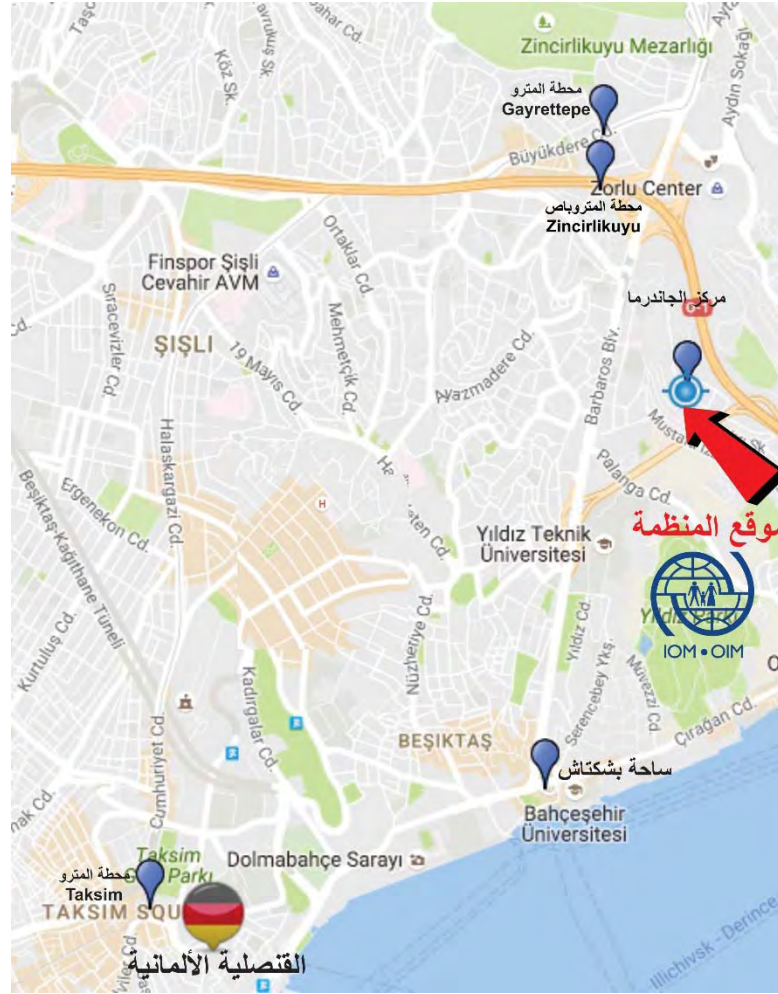

IOM-ISTANBUL FAP OFFICE: LOCATION AND TRAVEL GUIDANCE

<https://www.google.com/maps?q=Balmumcu,+Bestekar+%C5%9Evki+Bey+Sk.+No:9,+34349+Be%C5%9Fikta%C5%9F/%C4%B0stanbul&ftid=0x14cab7b3337d9977:0x3e3d0104335d9d1d&hl=en&gl=us&shorturl=1>

Getting To IOM-IST FAP Office:

By Metro: M2 Metro – GAYRETTEPE Station

By Metrobus: ZINCIRLIKUYU Station

للوصول إلى مكتبنا باستخدام المواصلات العامة:

أقرب محطة مترو GAYRETTEPE - METRO M2 - مخرج (ZINCIRLIKUYU – BALMUMCU)

أقرب محطة مترو باص ZINCIRLIKUYU

IOM-GAZIANTEP FAP OFFICE: LOCATION AND TRAVEL GUIDANCE

<https://www.google.com.tr/maps/place/G%C3%BCvnevler,+29069.+Sk.,+27560+%C5%9Eehitkamil%2FGaziantep/@37.0904639,37.344588,17z/data=!3m1!4b1!4m5!3m4!1s0x1531e3d63c29c903:0x87c88767c1914c06!8m2!3d37.0904596!4d37.3467775?hl=en>

By Car: Use the above IOM FAP address to reach the office by car. Limited parking is available.

By Bus: Take the bus headed to Tugay and exit at station near Police Academy

By Tram: Take the tram headed towards Guvenevler and exit at the Station near Police Academy